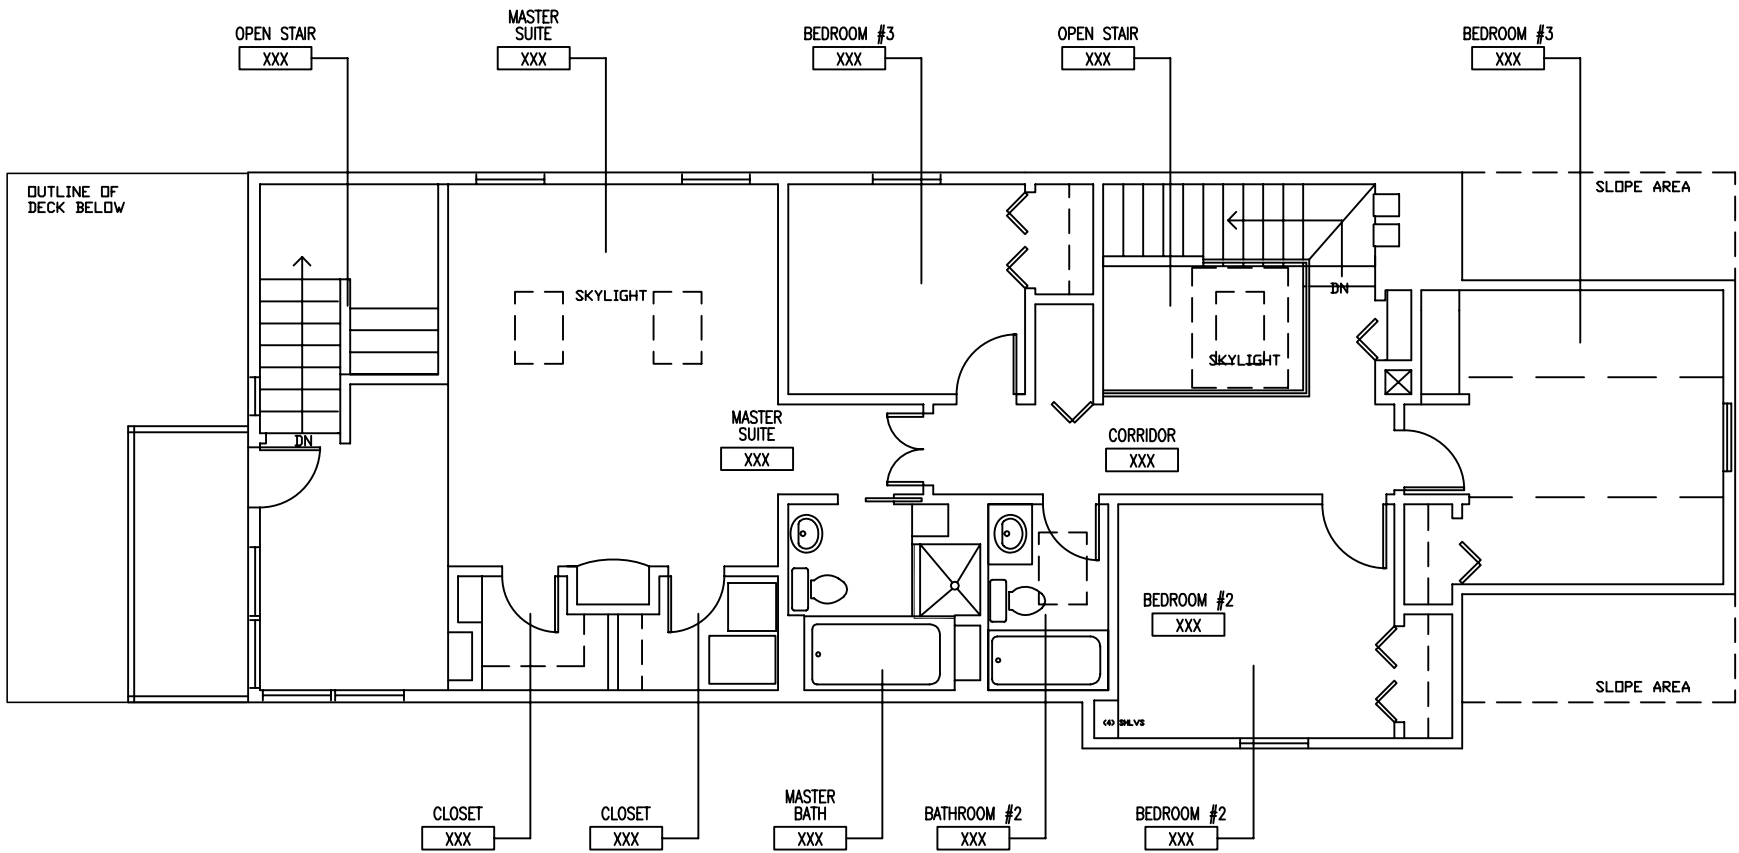

MAIN LEVEL
SCALE: 1/8" = 1'-0"

OLSHER RESIDENCE
4111 GRACE STREET
CHICAGO, ILLINOIS

PROJECT	ULSHER RESIDENCE
PROJECT NUMBER	2003.06
DATE	05.06.2003
SKETCH NUMBER	SK-08
SCALE	1/8" = 1'-0"

UPPER LEVEL
 SCALE: 1/8" = 1'-0"

OLSHER RESIDENCE
 4111 GRACE STREET
 CHICAGO, ILLINOIS

PROJECT	ULSHER RESIDENCE
PROJECT NUMBER	2003.06
DATE	05.06.2003
SKETCH NUMBER	SK-08
SCALE	1/8" = 1'-0"