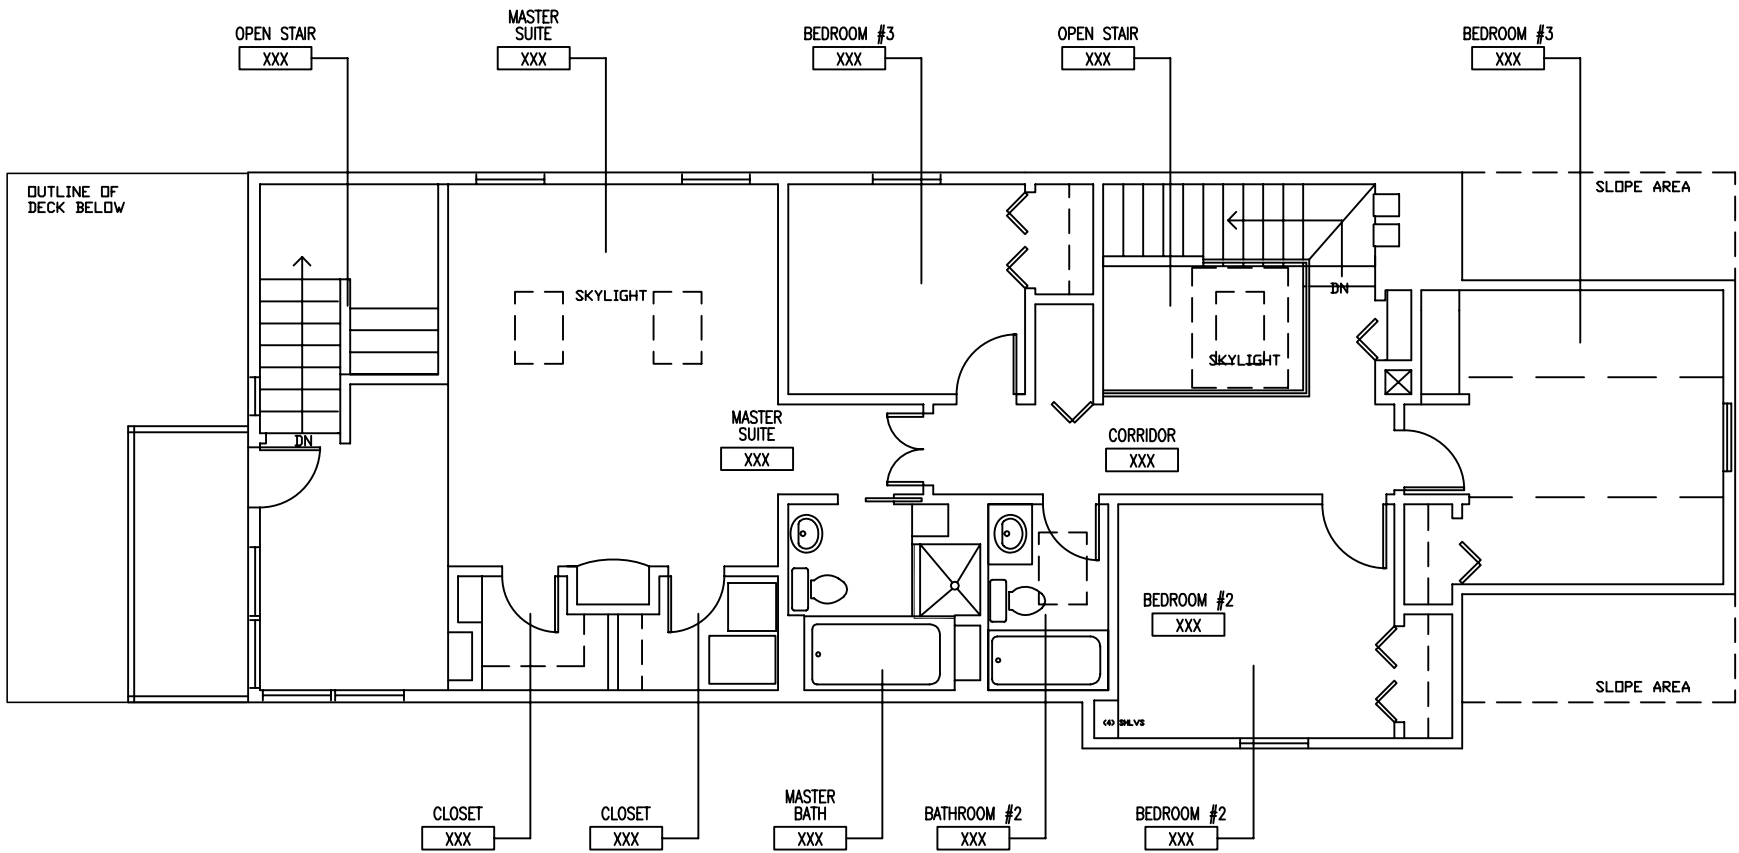

MAIN LEVEL
SCALE: 1/8" = 1'-0"

OLSHER RESIDENCE
4111 GRACE STREET
CHICAGO, ILLINOIS

| | |
|----------------|------------------|
| PROJECT | ULSHER RESIDENCE |
| PROJECT NUMBER | 2003.06 |
| DATE | 05.06.2003 |
| SKETCH NUMBER | SK-08 |
| SCALE | 1/8" = 1'-0" |

UPPER LEVEL
SCALE: 1/8" = 1'-0"

OLSHER RESIDENCE
4111 GRACE STREET
CHICAGO, ILLINOIS

| | |
|----------------|------------------|
| PROJECT | ULSHER RESIDENCE |
| PROJECT NUMBER | 2003.06 |
| DATE | 05.06.2003 |
| SKETCH NUMBER | SK-08 |
| SCALE | 1/8" = 1'-0" |